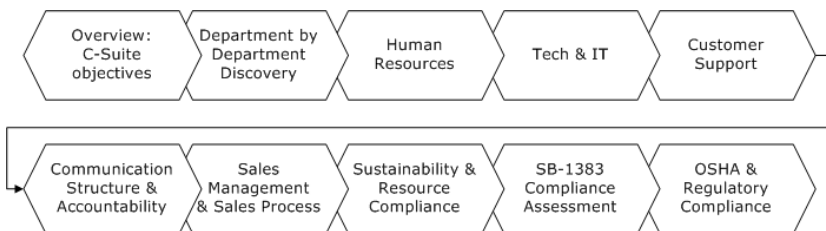

Operational Engineering & Deployment

- Infrastructure Migration & Scaling
- Operational Assessments Leading to Actionable Projects
- Resource Optimization & Reorganization
- Process Alignment Around Core Capabilities
- Due Diligence Support for M&A Activities

Optimized Effectiveness (E/E Ratio)

Many consultants prioritize *Efficiency* (cutting costs), which often destabilizes a team. We focus on *Effectiveness*; ensuring the right results while preserving product integrity and **Cultural Integrity**. We solve operational problems without alienating the people who run the engine.

“Efficiency without Effectiveness is just a faster way to fail.” ~C.T. Peavey

Operational Diagnostics & Crisis Prevention: (The Jenga Business Checkup)

Most companies don't realize they're in trouble until the damage is done. The Jenga Business Checkup is a structural assessment of your operations, compliance, and sustainability, designed to uncover problems before they become a crisis. We identify hidden faults that standard oversight often overlooks. We're proven in Turnaround situations, but our real value is in keeping you out of Turnaround altogether.

Operational AI Integration:

Properly done, AI acts as an effectiveness multiplier, finally enabling *Centralized Decentralization* as Drucker prescribed for scaling. We structure **digital-first infrastructure** that monitor data flows, trigger unbiased alerts on process or compliance gaps, and uncover root issues fast, bypassing politics, so you maintain true executive oversight as your business grows.