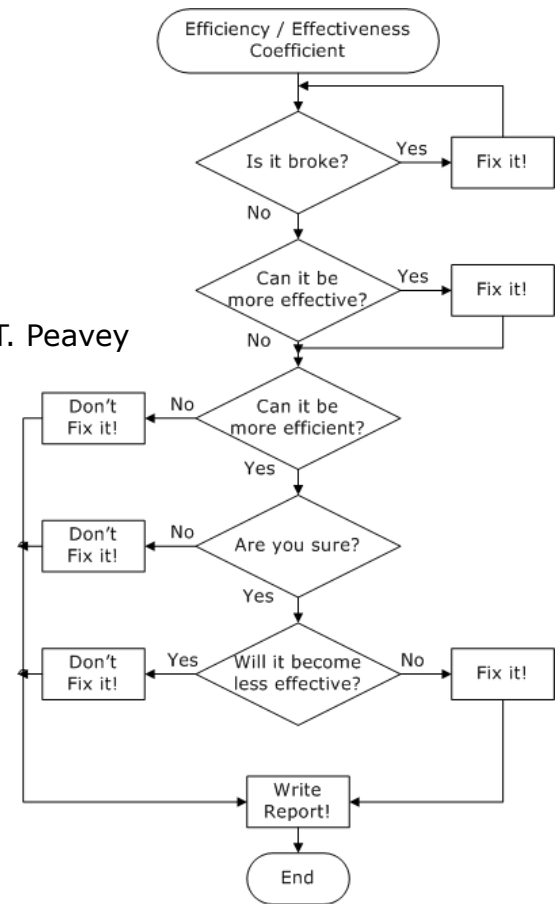

Sustainability & Regulatory Compliance:

We hold **CRRA certification in Sustainable Resource Management**. Unlike consultants driven by activism, we bring engineered sustainability training to navigate **RCRA, OSHA (Cal-OSHA), SB-1383, and SB-350** compliance. We minimize risks and fines while recapturing value from your waste stream.